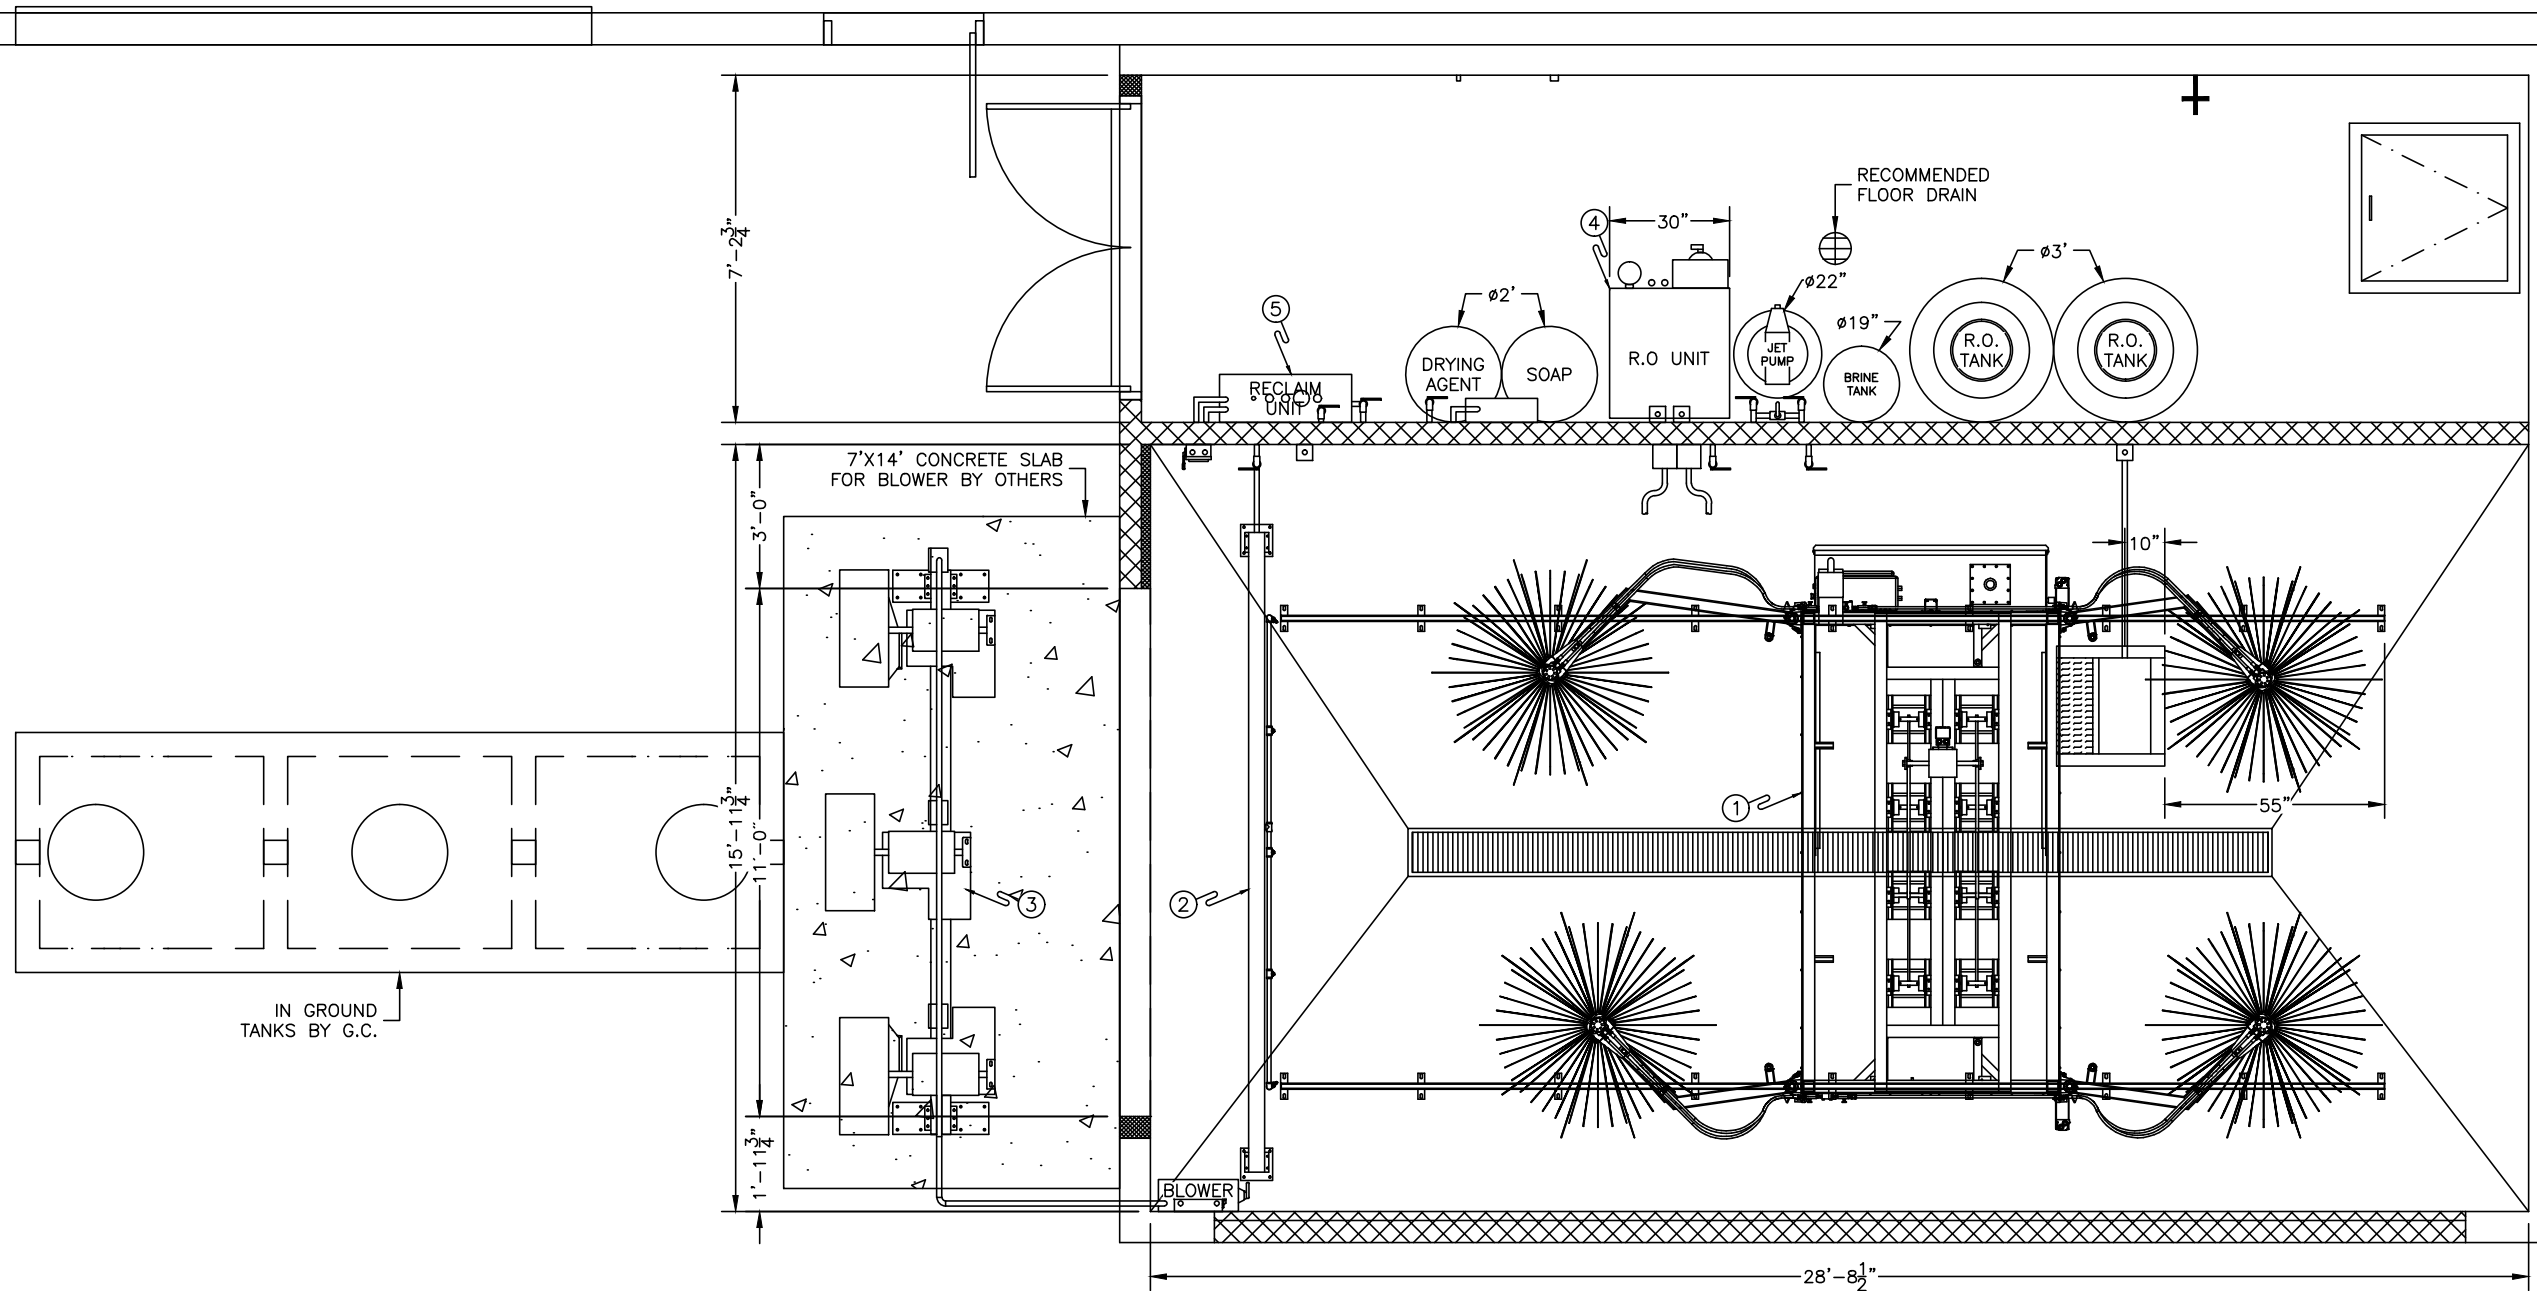

BROADWAY'S ALL CLOTH ROLLOVER CAR WASH WITH SPOTFREE RINSE ARCH & 45HP BLOWER
ENUMCLAW CJD

NOTE:
 ADDITIONAL ACCESSORIES WILL REQUIRE ADDITIONAL CONTROL WIRING & EXACT PLACEMENT DEPENDS ON BAY CONFIGURATION

FLOOR PLAN - CAR WASH EQUIPMENT LAYOUT

- ① ROLLOVER CAR WASH
- ② RINSE ARCH
- ③ 45HP BLOWER
- ④ REVERSE OSMOSIS SYSTEM
- ⑤ IN GROUND RECLAIM

THIS DRAWING IS THE PROPERTY OF BROADWAY EQUIPMENT COMPANY. IT CONTAINS PROPRIETARY INFORMATION AND IS TRANSMITTED AS A CONFIDENTIAL DISCLOSURE. IT MAY NOT BE COPIED OR ITS CONTENTS REVEALED TO OTHERS WITHOUT THE WRITTEN CONSENT OF BROADWAY EQUIPMENT COMPANY.	
Broadway Equipment Company Minneapolis, MN 800-328-7434	DO NOT SCALE DRAWING DRAWN BY KLP DATE 02/02/21
TITLE NAME	ENUMCLAW CJD
SHEET 1	OF 1